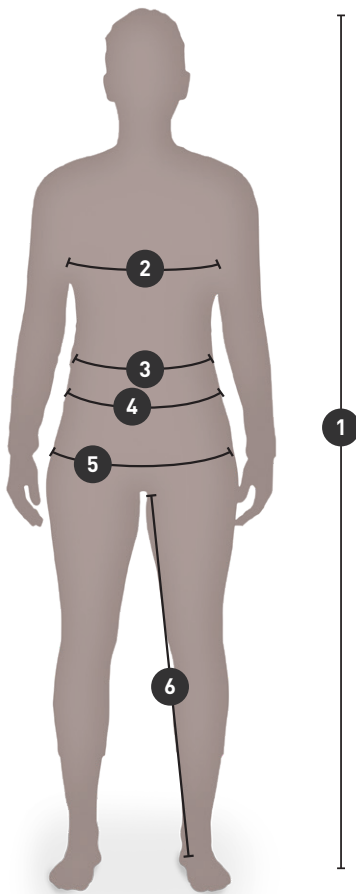

WOMEN / EU REGULAR + TALL (CM)

Sizes	XS	S	M		L		XL		2XL		3XL		4XL		5XL		6XL	
	C34	C36	C38	C40	C42	C44	C46	C48	C50	C52	C54	C56	C58	C60	C62	C64	C66	C68
Body height	156	160	164	168	170	172	174	174	176	176	178	178	178	178	178	178	178	178
Chest	80	84	88	92	96	100	104	108	112	116	120	124	128	132	136	140	144	148
Waist[†]	65	68	72	76	80	84	88	93	98	103	108	113	118	123	128	133	138	143
Hip	88	92	96	100	104	108	112	116	120	124	128	132	136	140	144	148	152	156
Inseam	74	76	78	80	81	82	83	83	84	84	85	85	85	85	85	85	85	85
Inseam tall*	79	81	83	85	86	87	88	88	89	89	90	90	90	90	90	90	90	90

WOMEN / EU REGULAR + TALL (INCH)

Sizes	XS	S	M		L		XL		2XL		3XL		4XL		5XL		6XL	
	C34	C36	C38	C40	C42	C44	C46	C48	C50	C52	C54	C56	C58	C60	C62	C64	C66	C68
Body height	5'1"	5'3"	5'5"	5'6"	5'7"	5'8"	5'9"	5'9"	5'9"	5'9"	5'10"	5'10"	5'10"	5'10"	5'10"	5'10"	5'10"	5'10"
Chest	31 1/2	33	34 2/3	36 2/9	37 4/5	39 3/8	41	42 1/2	44	45 2/3	47 1/4	48 4/5	50 2/5	52	53 1/2	55 1/9	59 1/2	58 1/4
Waist[†]	25 3/5	26 7/9	28 1/3	30	31 1/2	33	34 2/3	36 3/5	38 4/7	40 5/9	42 1/2	44 1/2	46 1/2	48 3/7	50 2/5	52 1/3	54 1/3	56 2/7
Hip	34 2/3	36 2/9	37 4/5	39 3/8	41	42 1/2	44	45 2/3	47 1/4	48 5/6	50 2/5	52	53 1/2	55 1/8	56 2/3	58 1/4	59 5/6	61 3/7
Inseam	29 1/8	30	30 5/7	31 1/2	31 8/9	32 2/7	32 2/3	32 2/3	33	33	33 1/2	33 1/2	33 1/2	33 1/2	33 1/2	33 1/2	33 1/2	33 1/2
Inseam tall*	31 1/9	31 8/9	32 2/3	33 1/2	33 6/7	34 1/4	34 2/3	34 2/3	35	35	35 3/7	35 3/7	35 3/7	35 3/7	35 3/7	35 3/7	35 3/7	35 3/7

[†]Waist (at belly-button height)

*Most of Helly Hansen Workwear C-sized and D-sized pants can be extended by unpicking a seam at bottom hem

HOW TO MEASURE

1: BODY HEIGHT

2: CHEST

3: WAIST (AT BELLY-BUTTON HEIGHT)

4: WAISTBAND (WHERE YOUR PANTS' WAISTBAND IS PLACED)

5: HIP

6: INSEAM